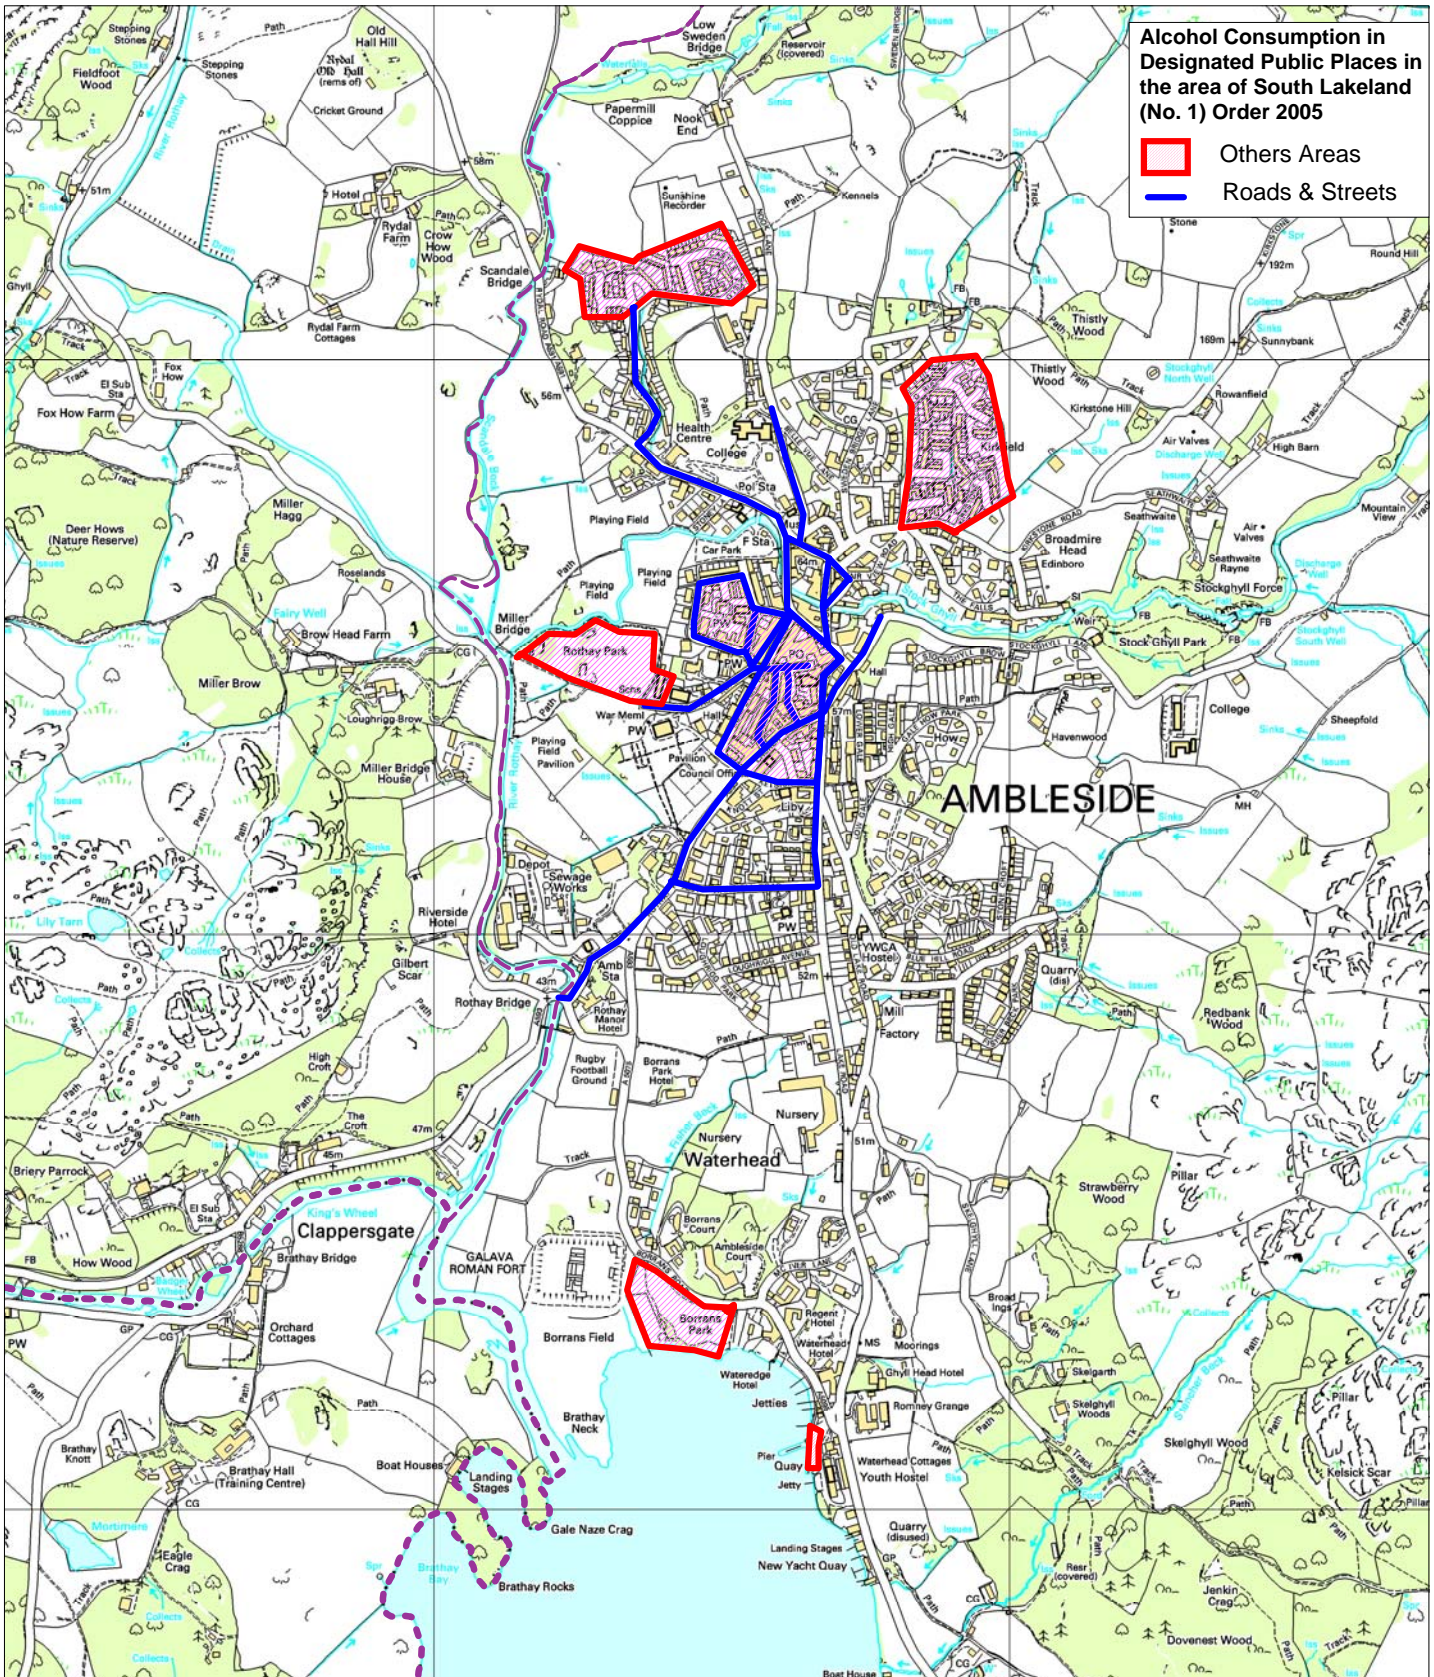

Designated Areas in Ambleside

The material contained in this plot has been reproduced from an Ordnance Survey Map with permission of the Controller of Her Majesty's Stationary Office. Licence No. 100024277 © Crown Copyright

Unauthorised reproduction infringes Crown copyright and may lead to prosecution or civil proceedings