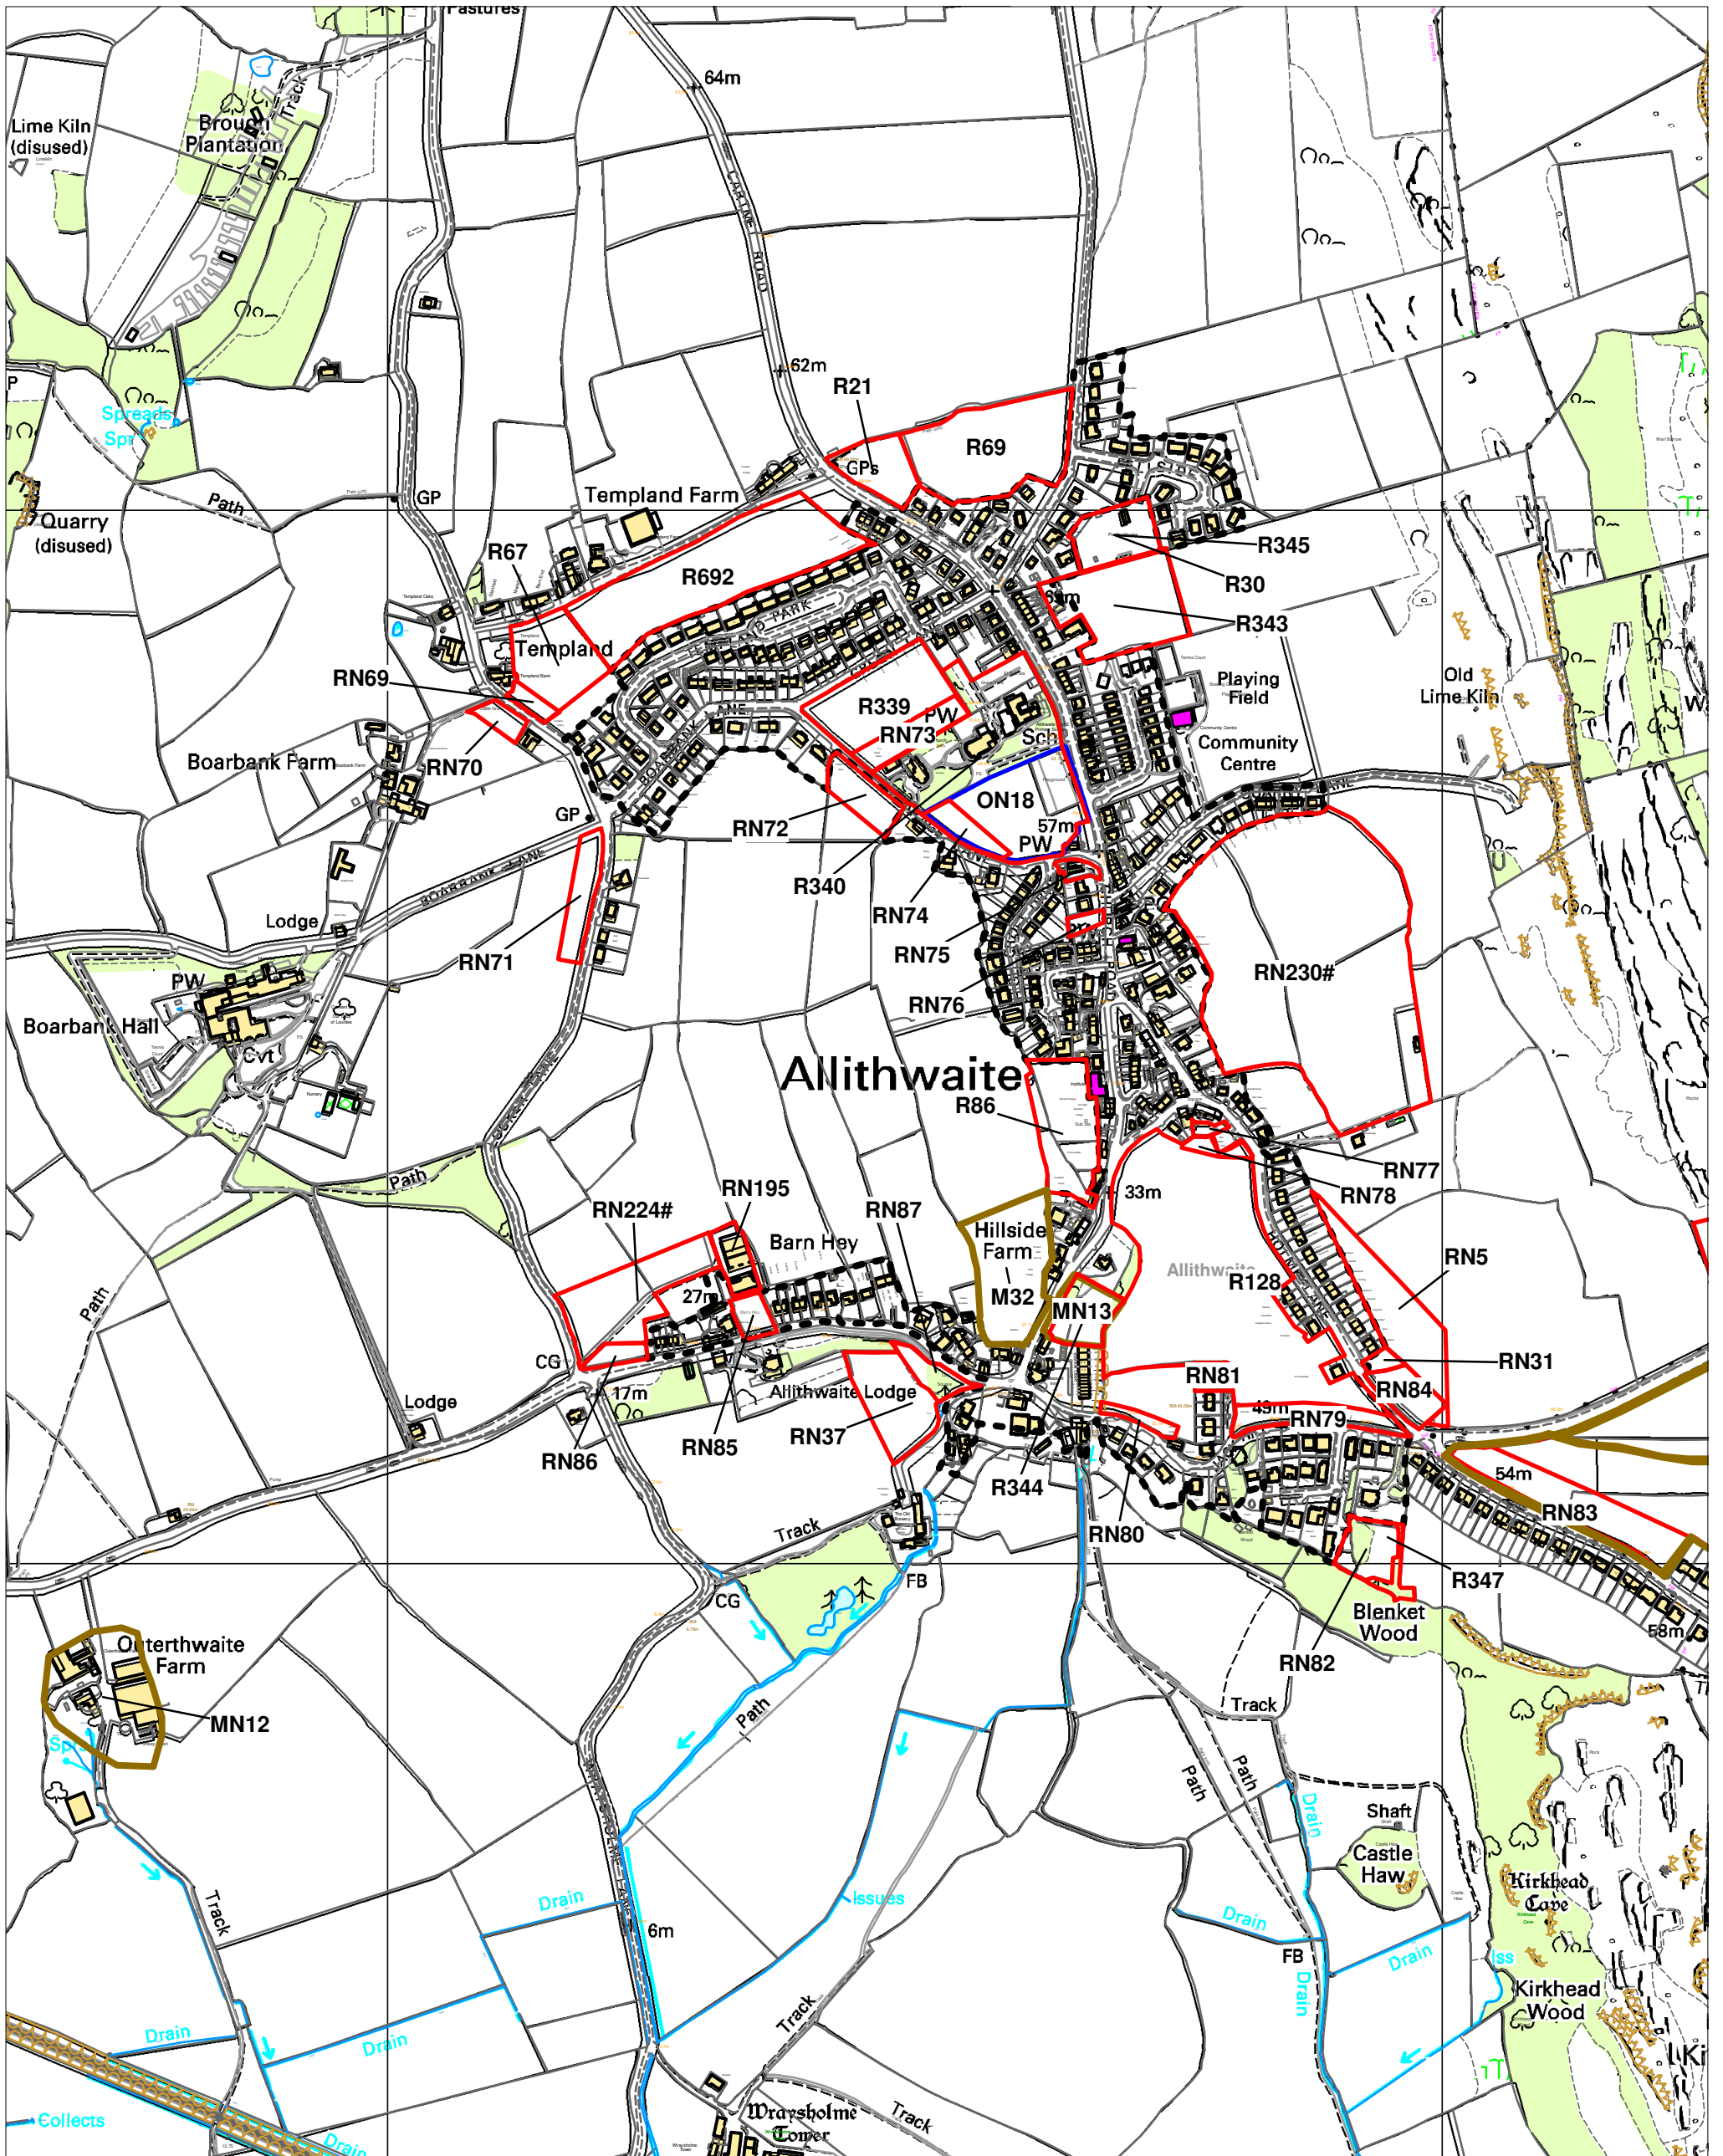

Allocations of Land Development Plan Document: Sites Under Consideration

Reproduced from the Ordnance Survey mapping permission of the controller of Her Majesty's Stationary Office Crown Copyright. Unauthorised reproduction infringes Crown Copyright and may lead to prosecution or Civil Proceedings. Licence No. 100024277.

Key	
▭	Residential Land
▭	Employment Land
▭	Mixed Residential / Employment
▭	Other
	Development boundary

Allithwaite