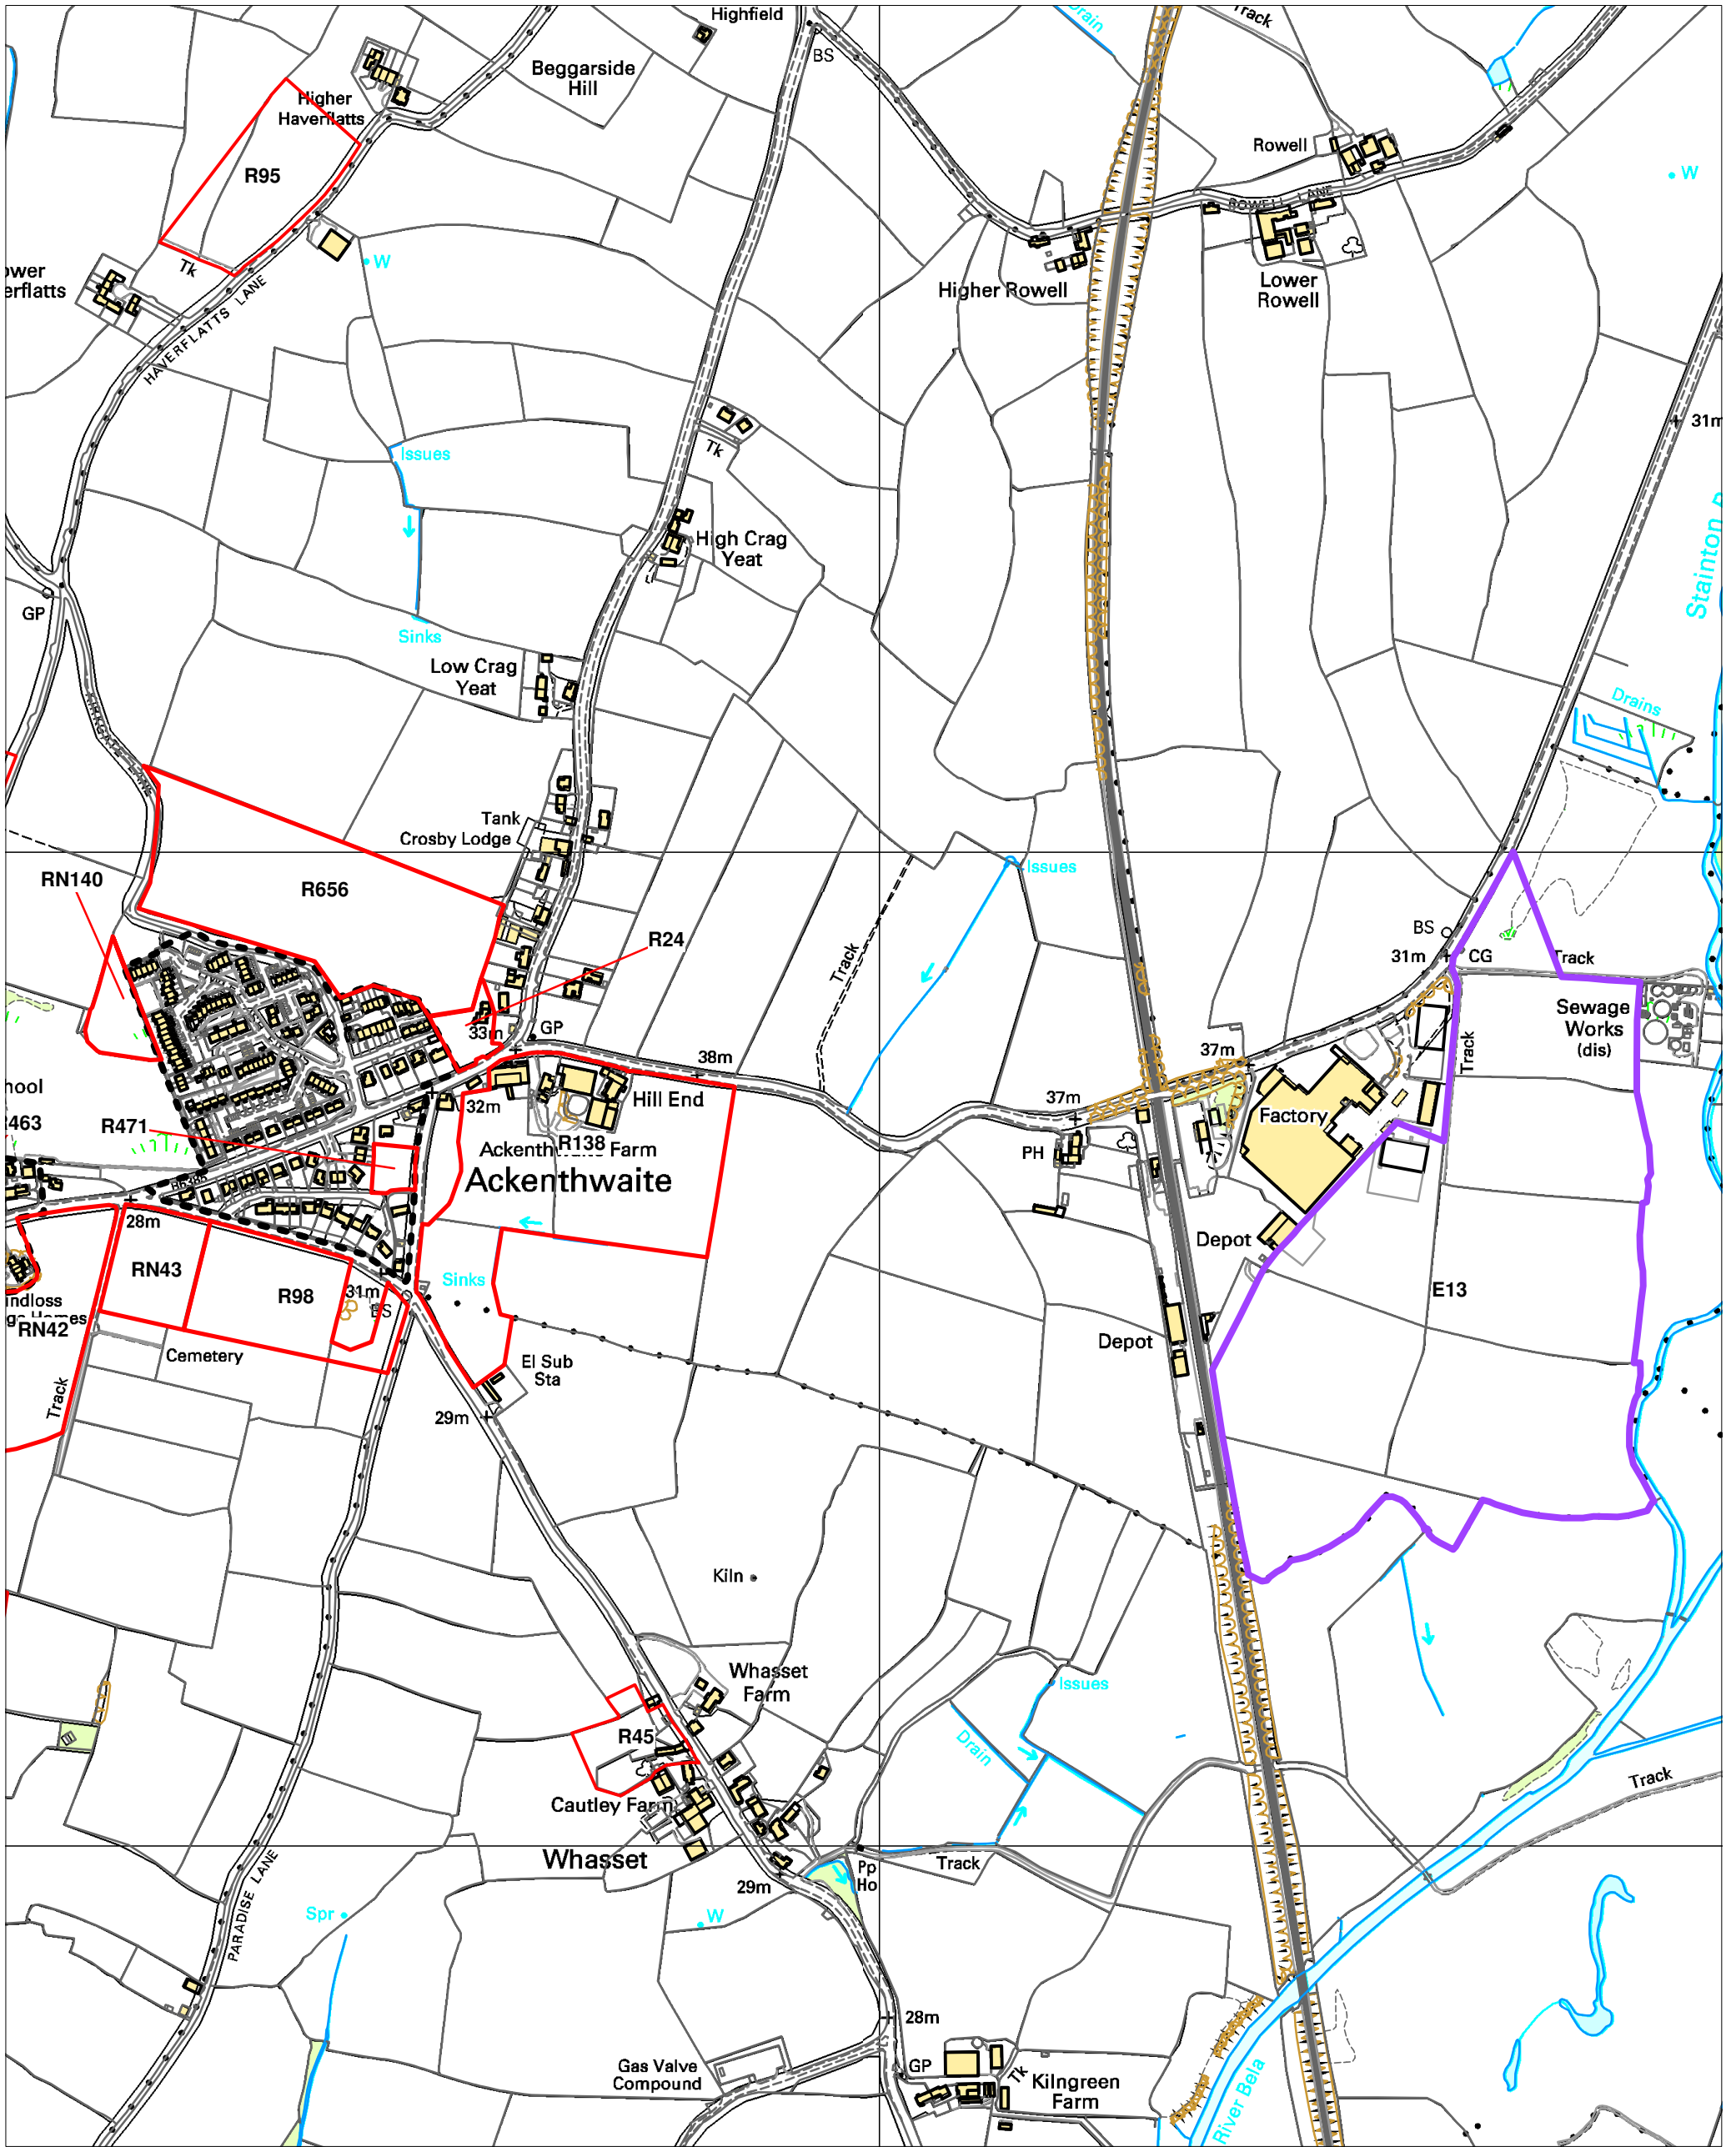

Allocations of Land Development Plan Document: Sites Under Consideration

Reproduced from the Ordnance Survey mapping permission of the controller of Her Majesty's Stationary Office Crown Copyright. Unauthorised reproduction infringes Crown Copyright and may lead to prosecution or Civil Proceedings. Licence No. 100024277.

Key	
▭	Residential Land
▭	Employment Land
▭	Mixed Residential / Employment
	Development boundary
	Other

Ackenthaite, Milnthorpe Station & Whasset